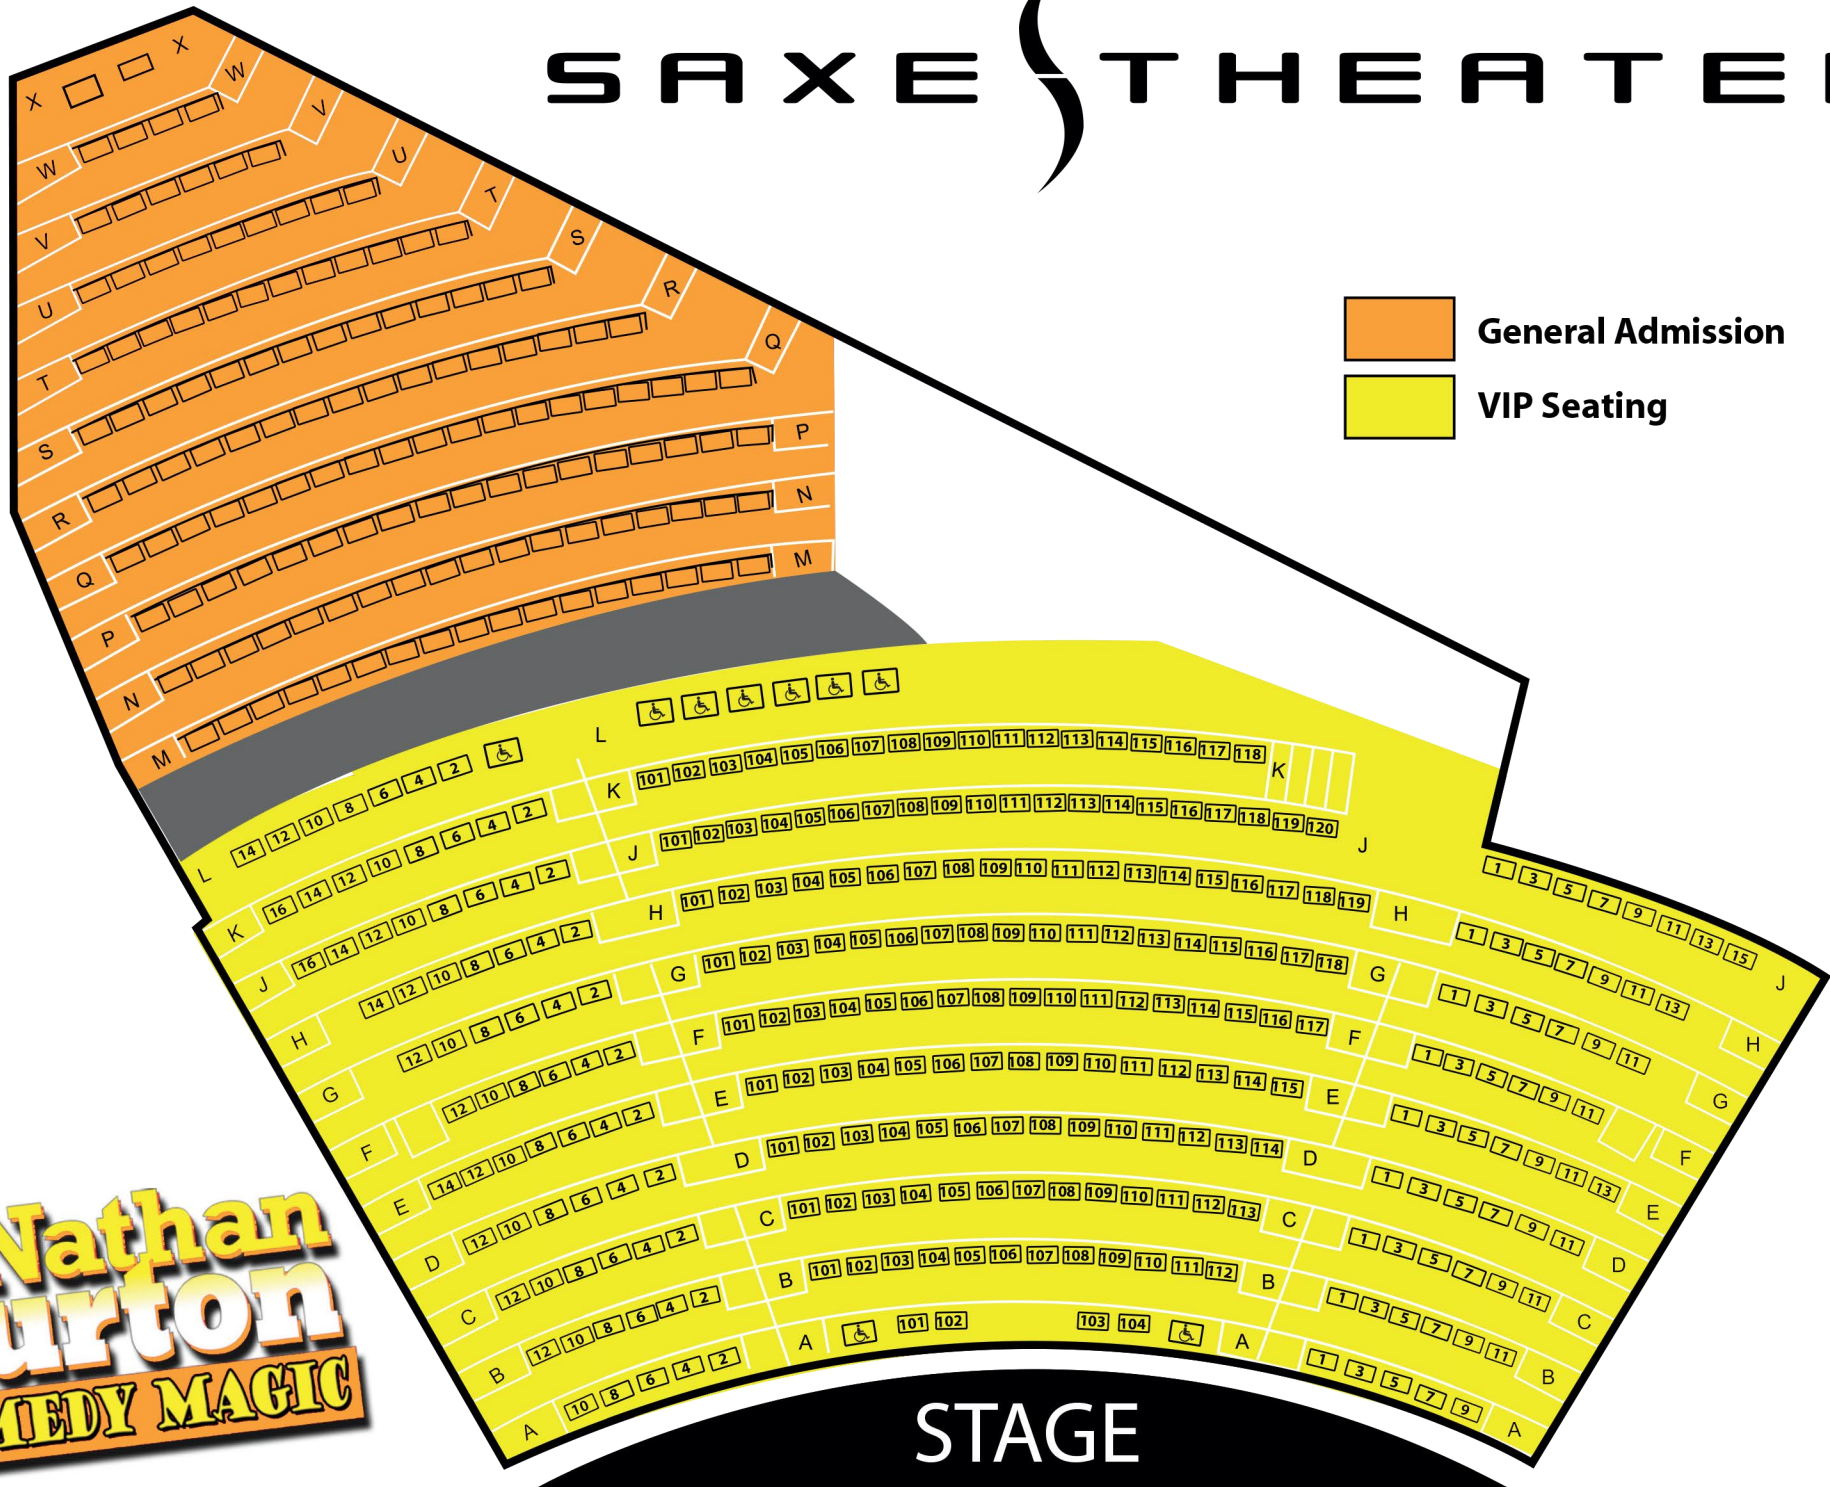

# SAXE THEATER

**Nathan  
Burton  
COMEDY MAGIC**

**STAGE**